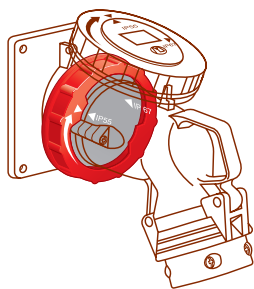

Pack = 1 except 1: pack = 5
2: Can be fixed on Cat.No 0 538 89 to obtain a straight surface mounting appliance inlet

Complete range from 16 A to 125 A: IP 55 (minimum) guaranteed

When connected: IP 55 guaranteed with the cover closed on the plug (with a pair of Hypra IP 66/67-55 products)