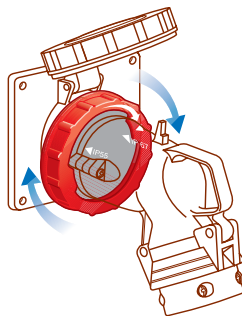

IP 66/67 obtained with the ring locked